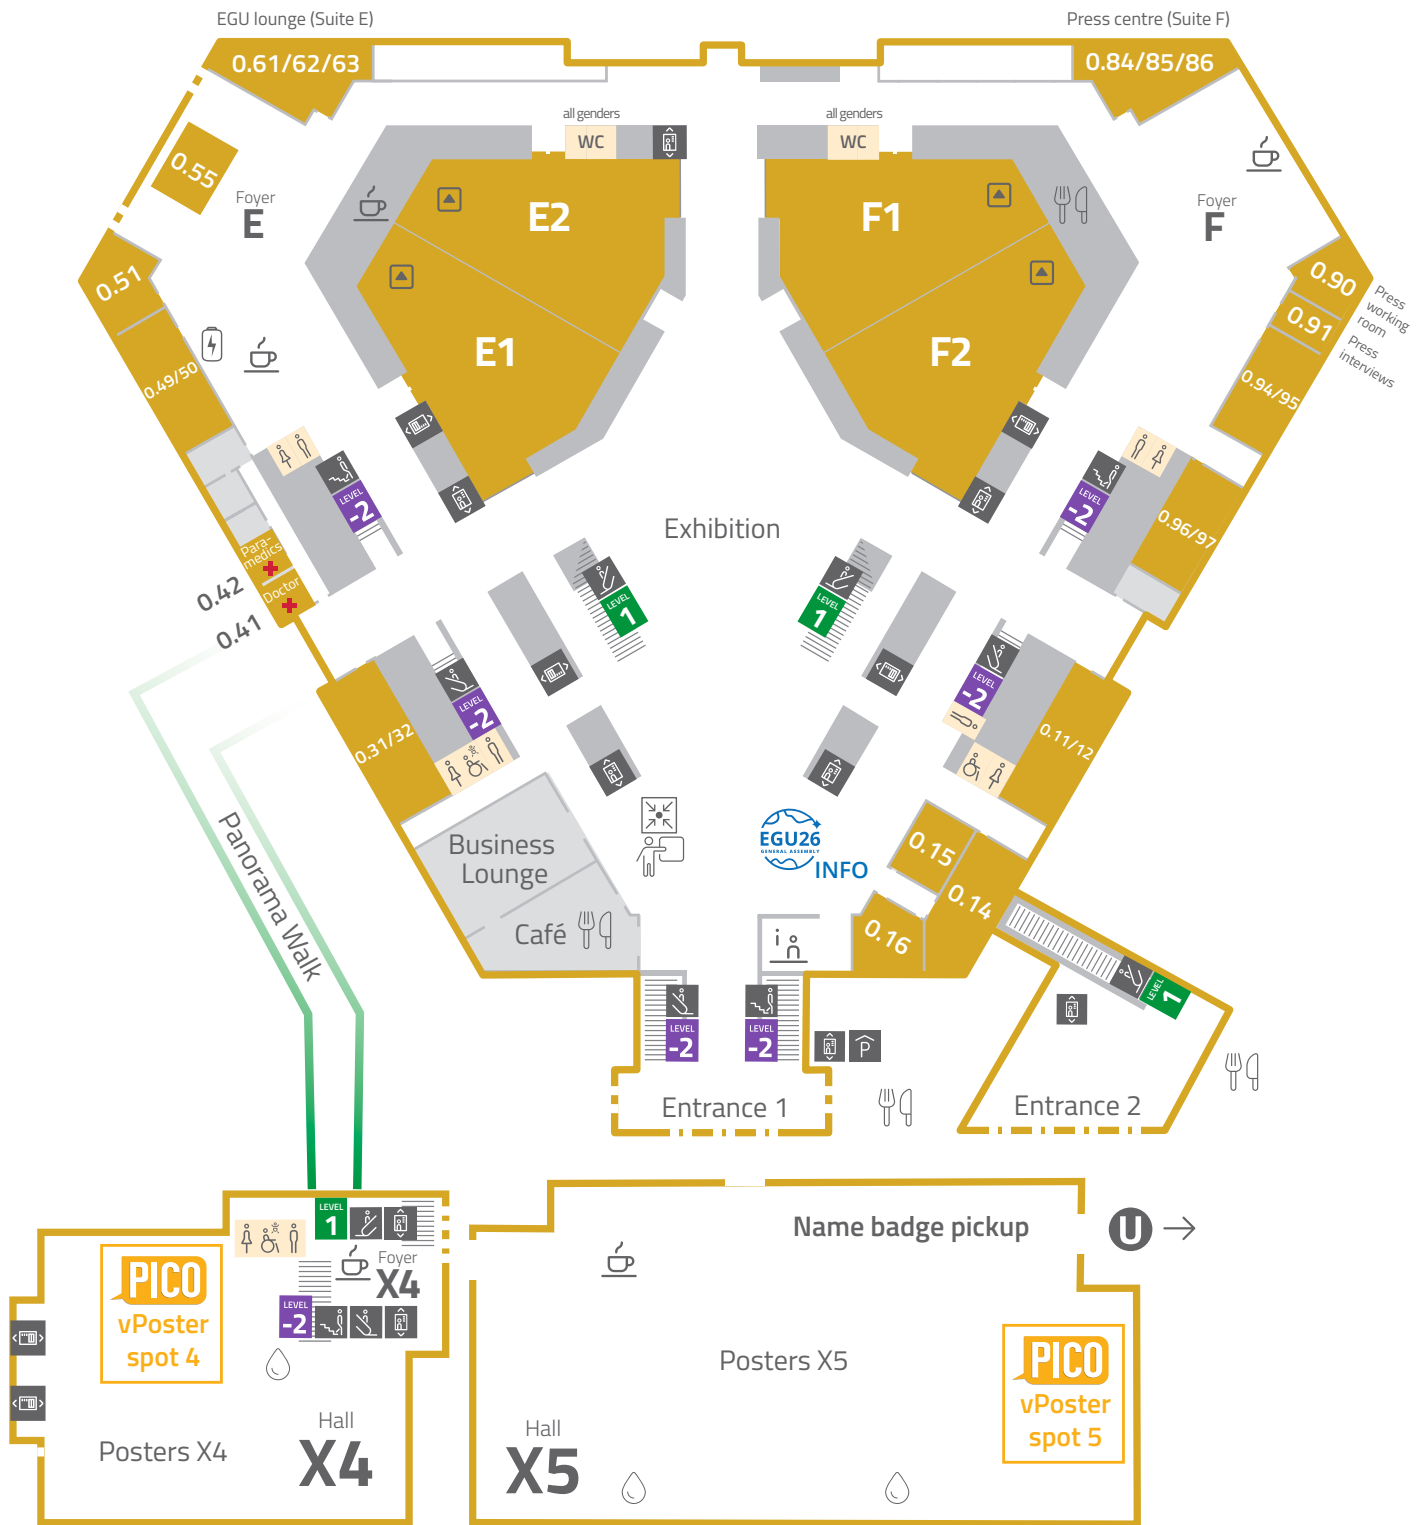

## Purple Level -2 – basement

Lecture rooms | Posters X1 | X2 | X3 | Exhibition

Coffee spot	Elevator	Restaurants	Artist-in-residence	Cloakroom
Restroom	Escalator	Water station	Artist-in-residence	
Baby-care room	Stairs	Charging station	Stage	

## Yellow Level 0 – ground floor

Lecture rooms | Press centre | Posters X4 | X5 | Exhibition

	Coffee spot		Elevator		Information		Restaurants		Poster print service
	Restroom		Escalator		Meeting point		Charging station		
	Baby-care room		Stairs		Water station		Stage		

# General Assembly 2026 Green Level 1 – first floor

Lecture rooms | Exhibition

	Coffee spot		Elevator		Charging station
	Restroom		Escalator		
	Baby-care room		Stairs		

## Red Level 2 – second floor

Lecture rooms | Poster Hall A | EGU Editors

	Coffee spot		Elevator		Restaurants
	Restroom		Escalator		Water station
	Baby-care room		Stairs		Charging station