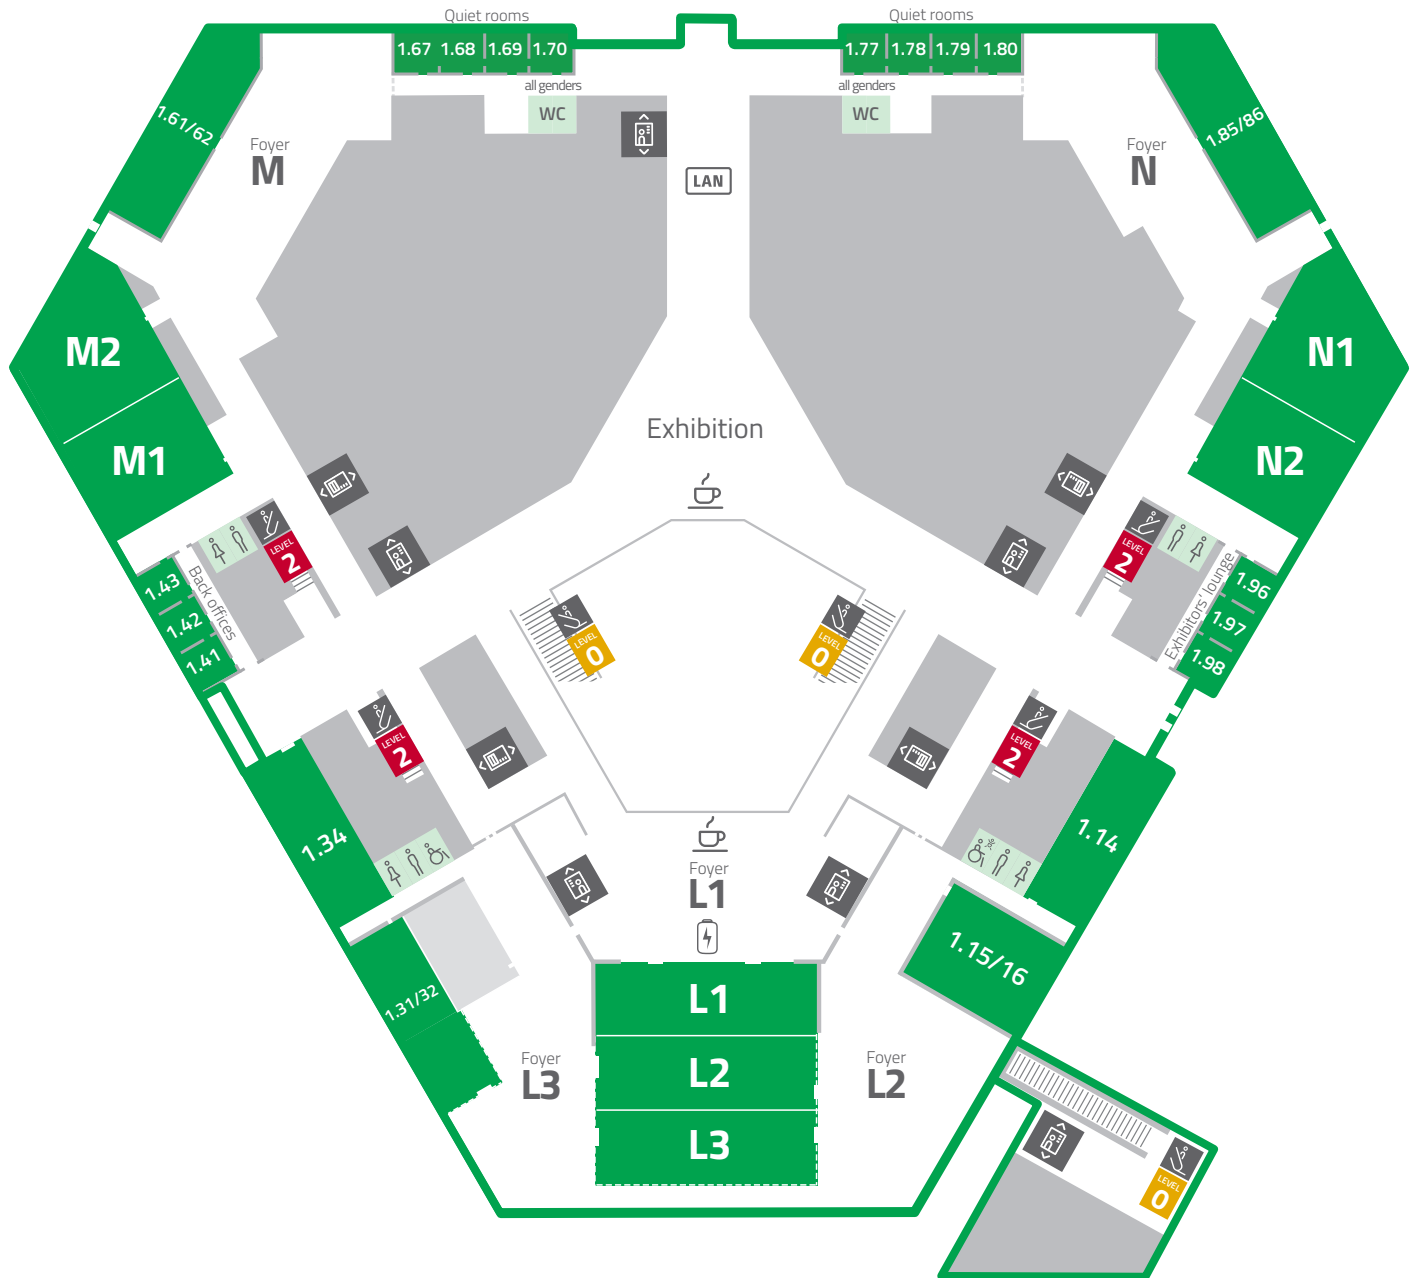

General Assembly 2026 Green Level 1 – first floor

Lecture rooms | Exhibition

	Coffee spot		Elevator		Charging station
	Restroom		Escalator		
	Baby-care room		Stairs