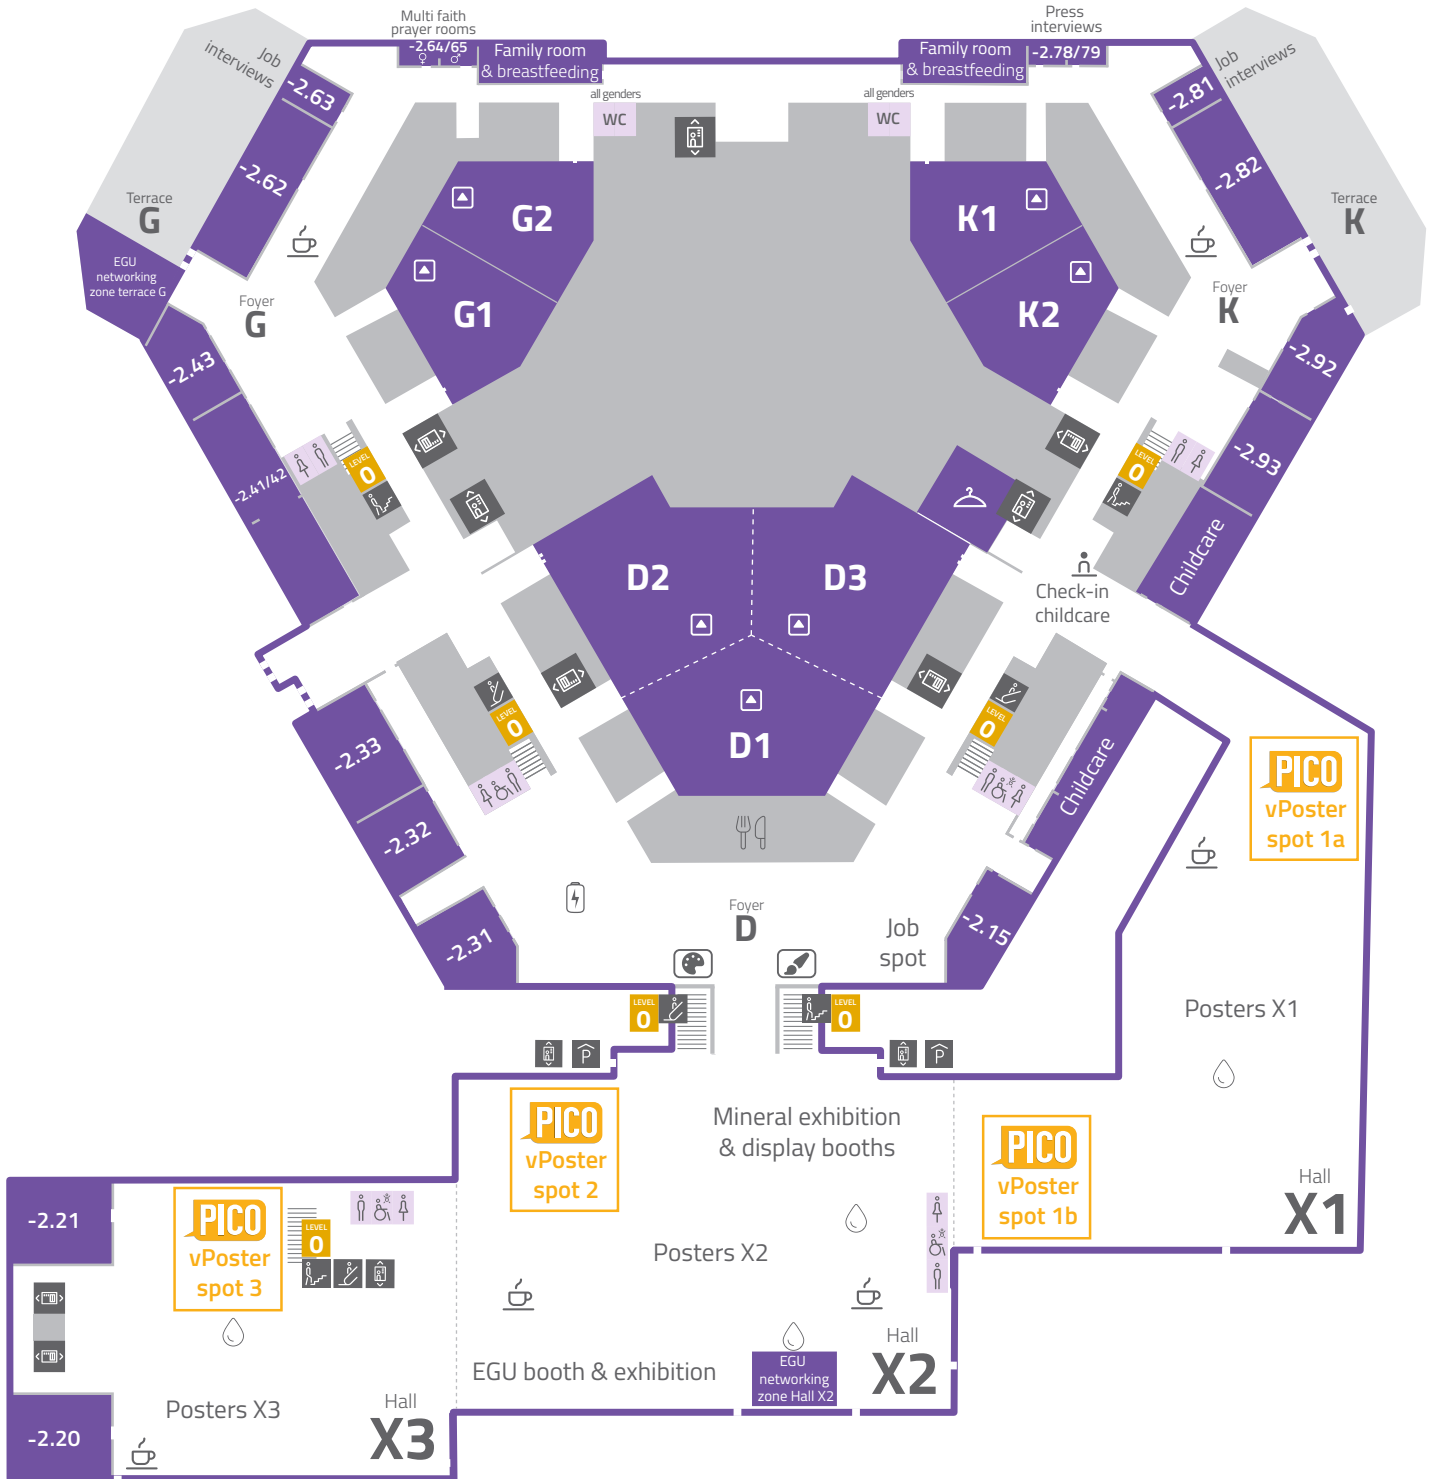

Coffee spot		Elevator		Restaurants		Artist-in-residence: Fabian Wadsworth		Cloakroom
	Restroom		Escalator		Water station		Artist-in-residence: Nuria Altimir		
	Baby-care room		Stairs		Charging station		Stage