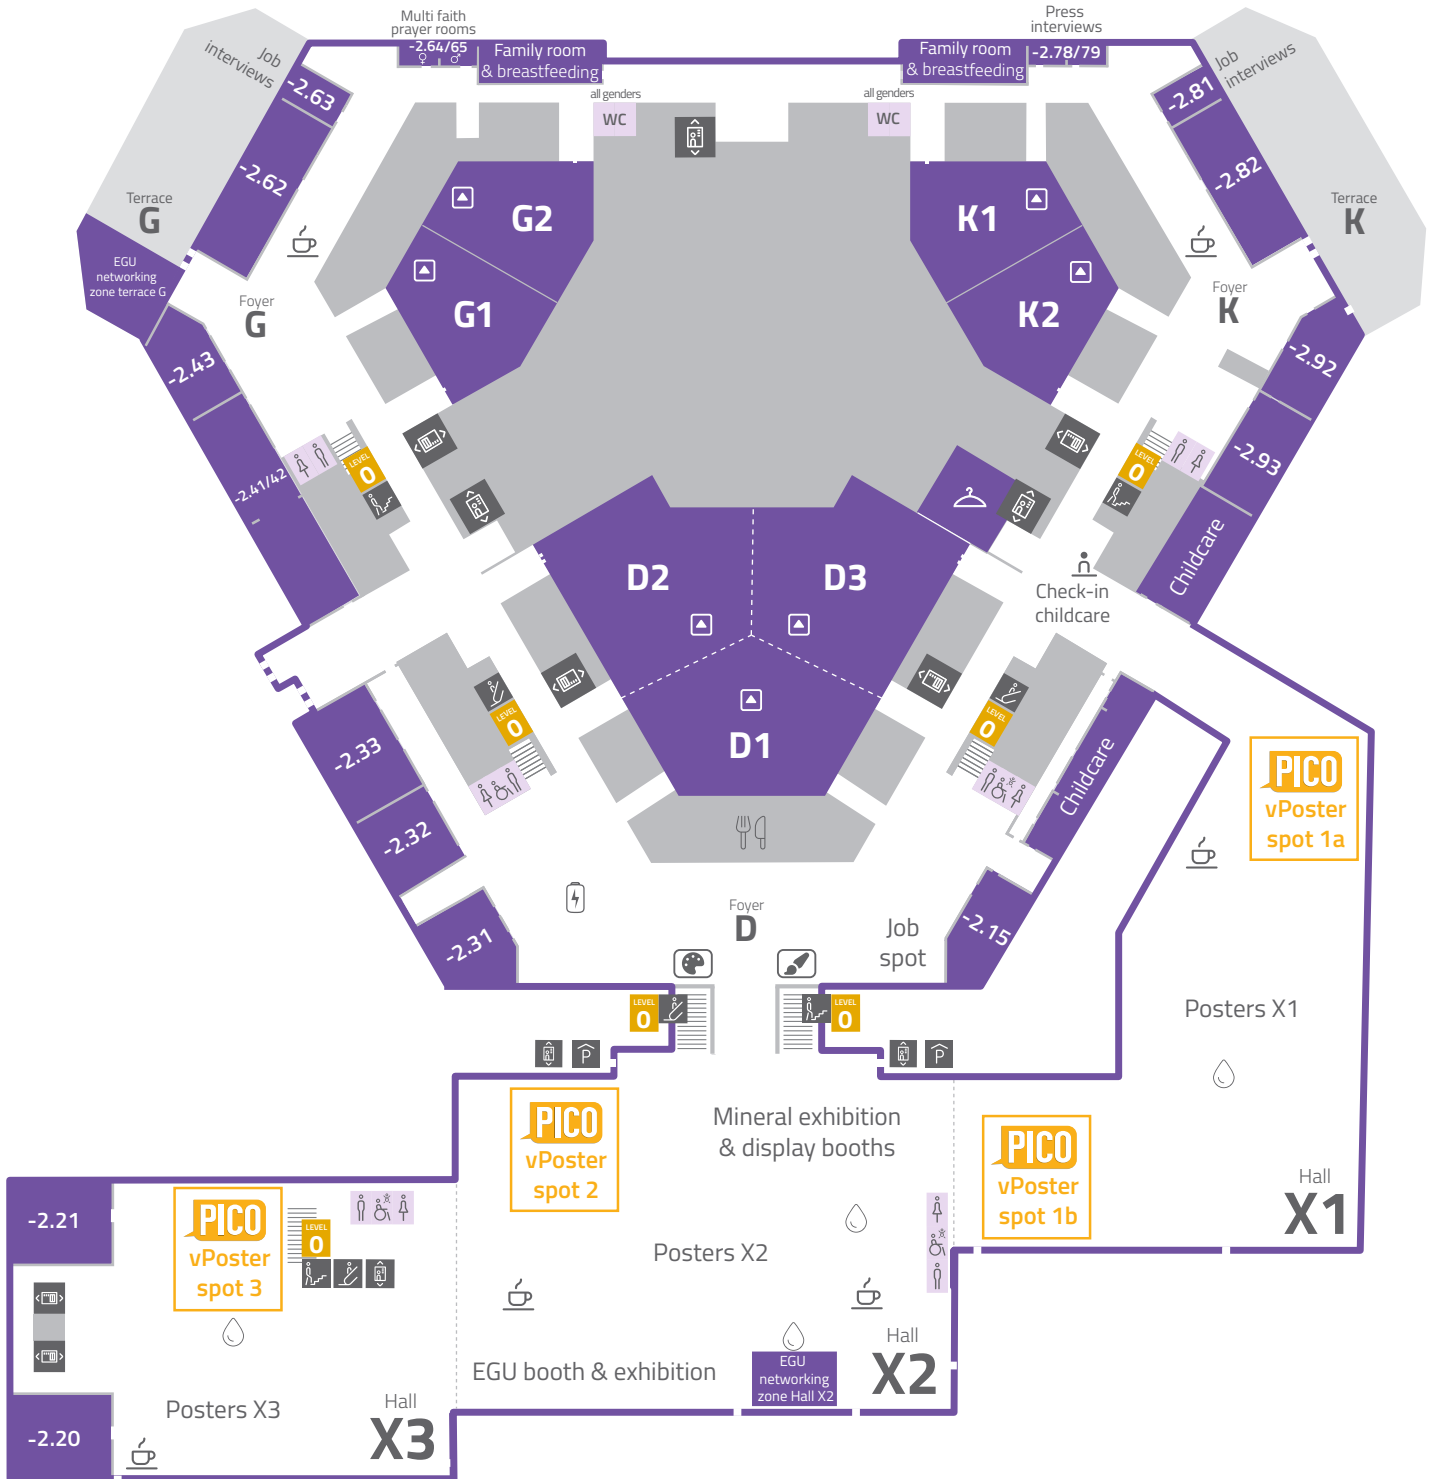

General Assembly 2026

Purple Level -2 – basement

Lecture rooms | Posters X1 | X2 | X3 | Exhibition

	Coffee spot		Elevator		Restaurants		Artist-in-residence: Fabian Wadsworth		Cloakroom
	Restroom		Escalator		Water station		Artist-in-residence: Nuria Altimir		
	Baby-care room		Stairs		Charging station		Stage		

General Assembly 2026

Yellow Level 0 – ground floor

Lecture rooms | Press centre | Posters X4 | X5 | Exhibition

	Coffee spot		Elevator		Information		Restaurants		Poster print service
	Restroom		Escalator		Meeting point		Charging station		
	Baby-care room		Stairs		Water station		Stage		

General Assembly 2026 Green Level 1 – first floor

Lecture rooms | Exhibition

	Coffee spot		Elevator		Charging station
	Restroom		Escalator		
	Baby-care room		Stairs		

General Assembly 2026

Red Level 2 – second floor

Lecture rooms | Poster Hall A | EGU Editors

	Coffee spot		Elevator		Restaurants
	Restroom		Escalator		Water station
	Baby-care room		Stairs		Charging station

General Assembly 2026

Blue Level 3 - third floor