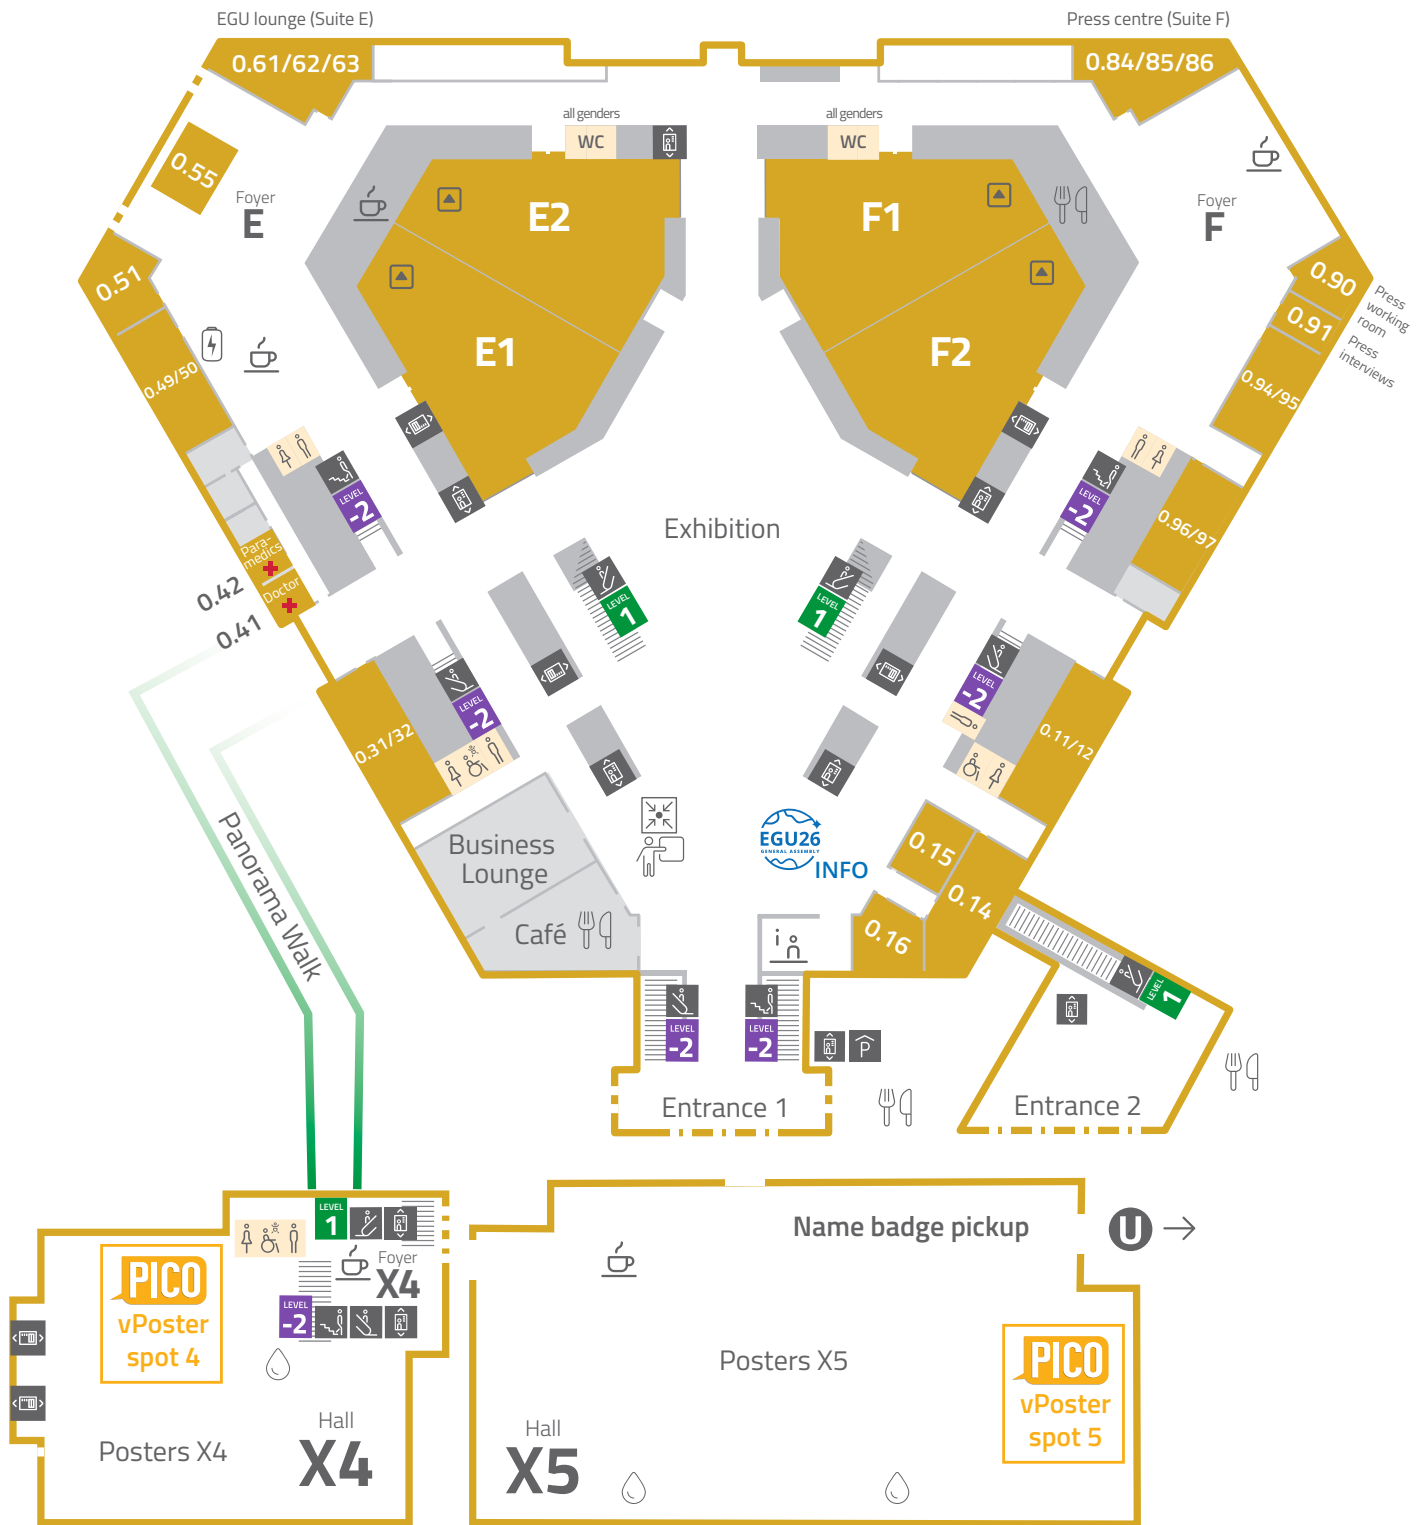

General Assembly 2026

Purple Level -2 – basement

Lecture rooms | Posters X1 | X2 | X3 | Exhibition

	Coffee spot		Elevator		Restaurants		Artist-in-residence: Fabian Wadsworth		Cloakroom
	Restroom		Escalator		Water station		Artist-in-residence: Nuria Altimir		
	Baby-care room		Stairs		Charging station		Stage		

General Assembly 2026

Yellow Level 0 – ground floor

Lecture rooms | Press centre | Posters X4 | X5 | Exhibition

	Coffee spot		Elevator		Information		Restaurants		Poster print service
	Restroom		Escalator		Meeting point		Charging station		
	Baby-care room		Stairs		Water station		Stage		

General Assembly 2026 Green Level 1 – first floor

Lecture rooms | Exhibition

	Coffee spot		Elevator		Charging station
	Restroom		Escalator		
	Baby-care room		Stairs		

General Assembly 2026

Red Level 2 – second floor

Lecture rooms | Poster Hall A | EGU Editors

	Coffee spot		Elevator		Restaurants
	Restroom		Escalator		Water station
	Baby-care room		Stairs		Charging station

General Assembly 2026

Blue Level 3 - third floor