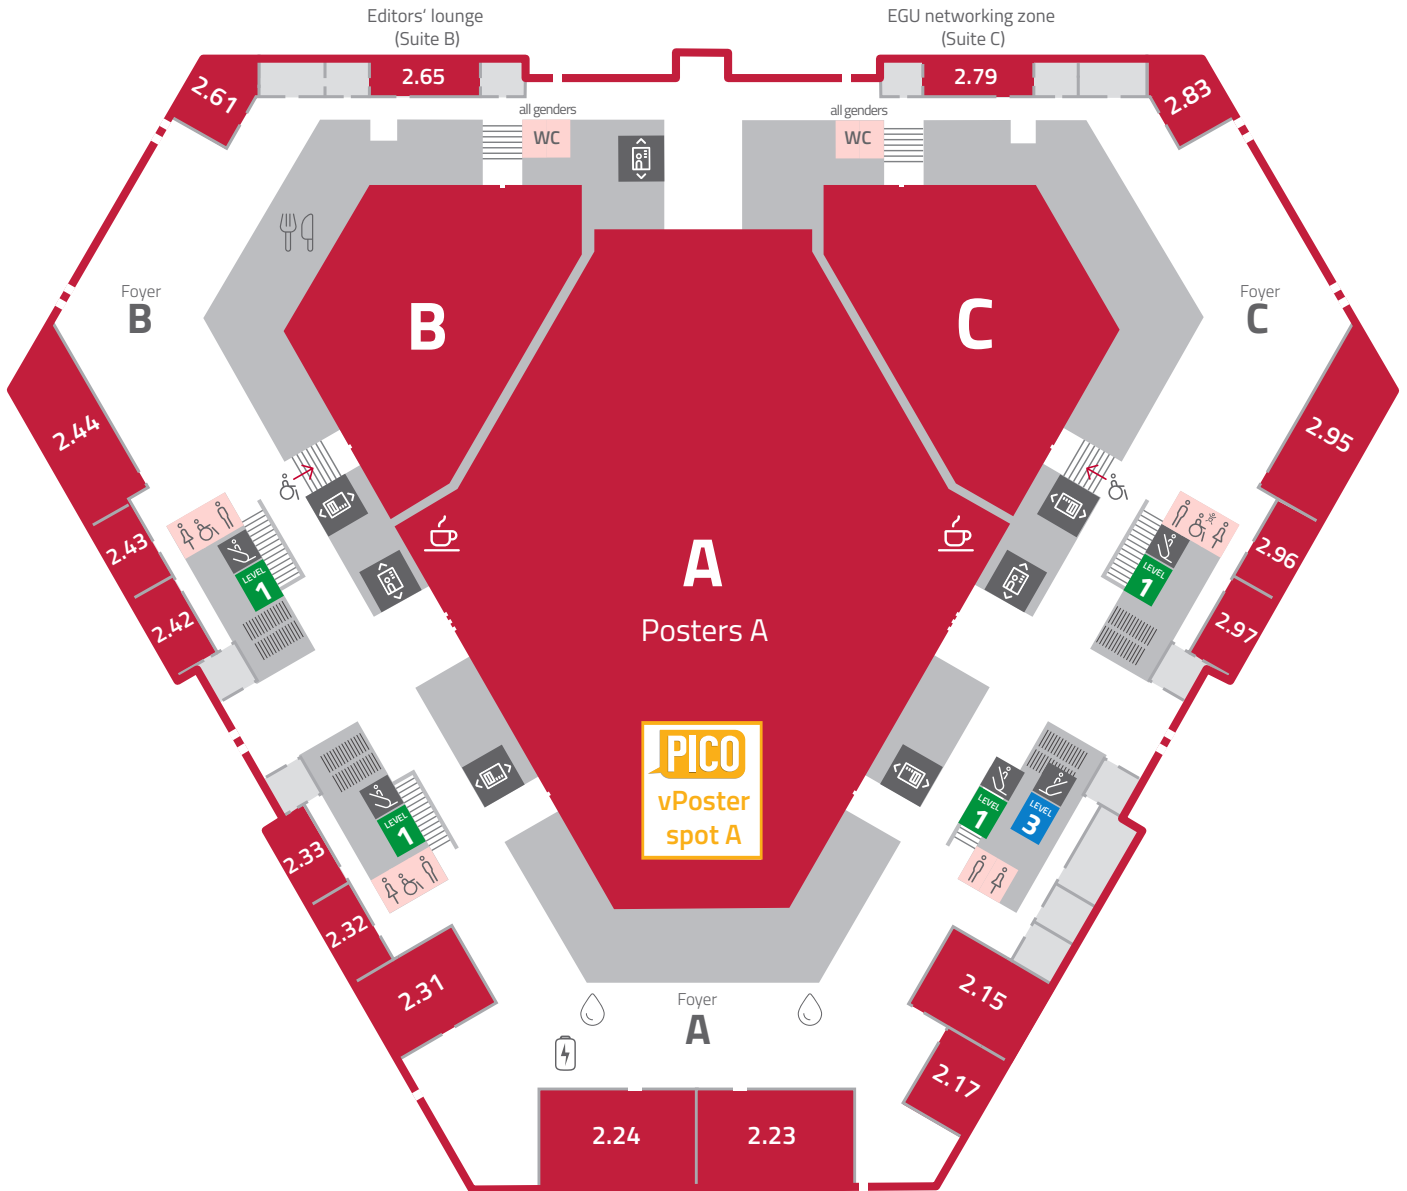

General Assembly 2026

Purple Level -2 – basement

Lecture rooms | Posters X1 | X2 | X3 | Exhibition

	Coffee spot		Elevator		Restaurants		Artist-in-residence: Fabian Wadsworth		Cloakroom
	Restroom		Escalator		Water station		Artist-in-residence: Nuria Altimir		
	Baby-care room		Stairs		Charging station		Stage		

General Assembly 2026

Yellow Level 0 – ground floor

Lecture rooms | Press centre | Posters X4 | X5 | Exhibition

	Coffee spot		Elevator		Information		Restaurants		Poster print service
	Restroom		Escalator		Meeting point		Charging station		
	Baby-care room		Stairs		Water station		Stage		

General Assembly 2026 Green Level 1 – first floor

Lecture rooms | Exhibition

	Coffee spot		Elevator		Charging station
	Restroom		Escalator		
	Baby-care room		Stairs		

General Assembly 2026

Red Level 2 – second floor

Lecture rooms | Poster Hall A | EGU Editors

	Coffee spot		Elevator		Restaurants
	Restroom		Escalator		Water station
	Baby-care room		Stairs		Charging station

General Assembly 2026

Blue Level 3 - third floor