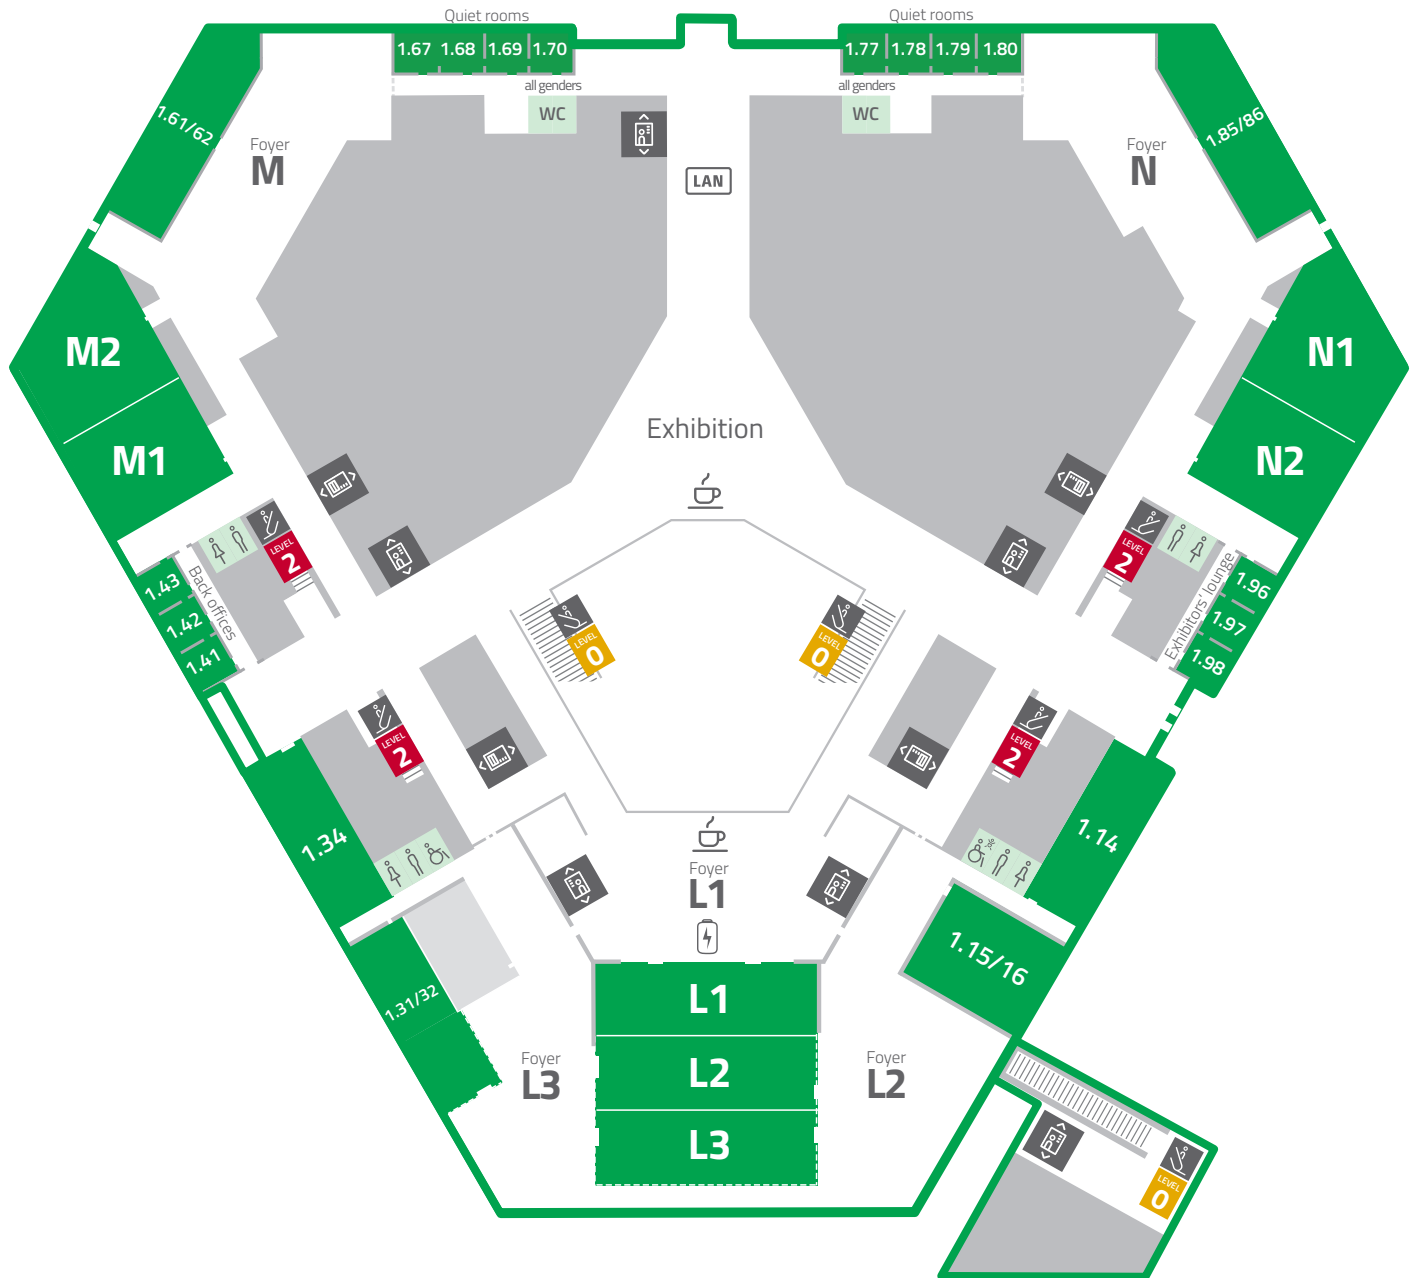

General Assembly 2026

Purple Level -2 – basement

Lecture rooms | Posters X1 | X2 | X3 | Exhibition

	Coffee spot		Elevator		Restaurants		Artist-in-residence: Fabian Wadsworth		Cloakroom
	Restroom		Escalator		Water station		Artist-in-residence: Nuria Altimir		
	Baby-care room		Stairs		Charging station		Stage		

General Assembly 2026

Yellow Level 0 – ground floor

Lecture rooms | Press centre | Posters X4 | X5 | Exhibition

	Coffee spot		Elevator		Information		Restaurants		Poster print service
	Restroom		Escalator		Meeting point		Charging station		
	Baby-care room		Stairs		Water station		Stage		

General Assembly 2026 Green Level 1 – first floor

Lecture rooms | Exhibition

	Coffee spot		Elevator		Charging station
	Restroom		Escalator		
	Baby-care room		Stairs		

General Assembly 2026

Red Level 2 – second floor

Lecture rooms | Poster Hall A | EGU Editors

	Coffee spot		Elevator		Restaurants
	Restroom		Escalator		Water station
	Baby-care room		Stairs		Charging station

General Assembly 2026

Blue Level 3 - third floor