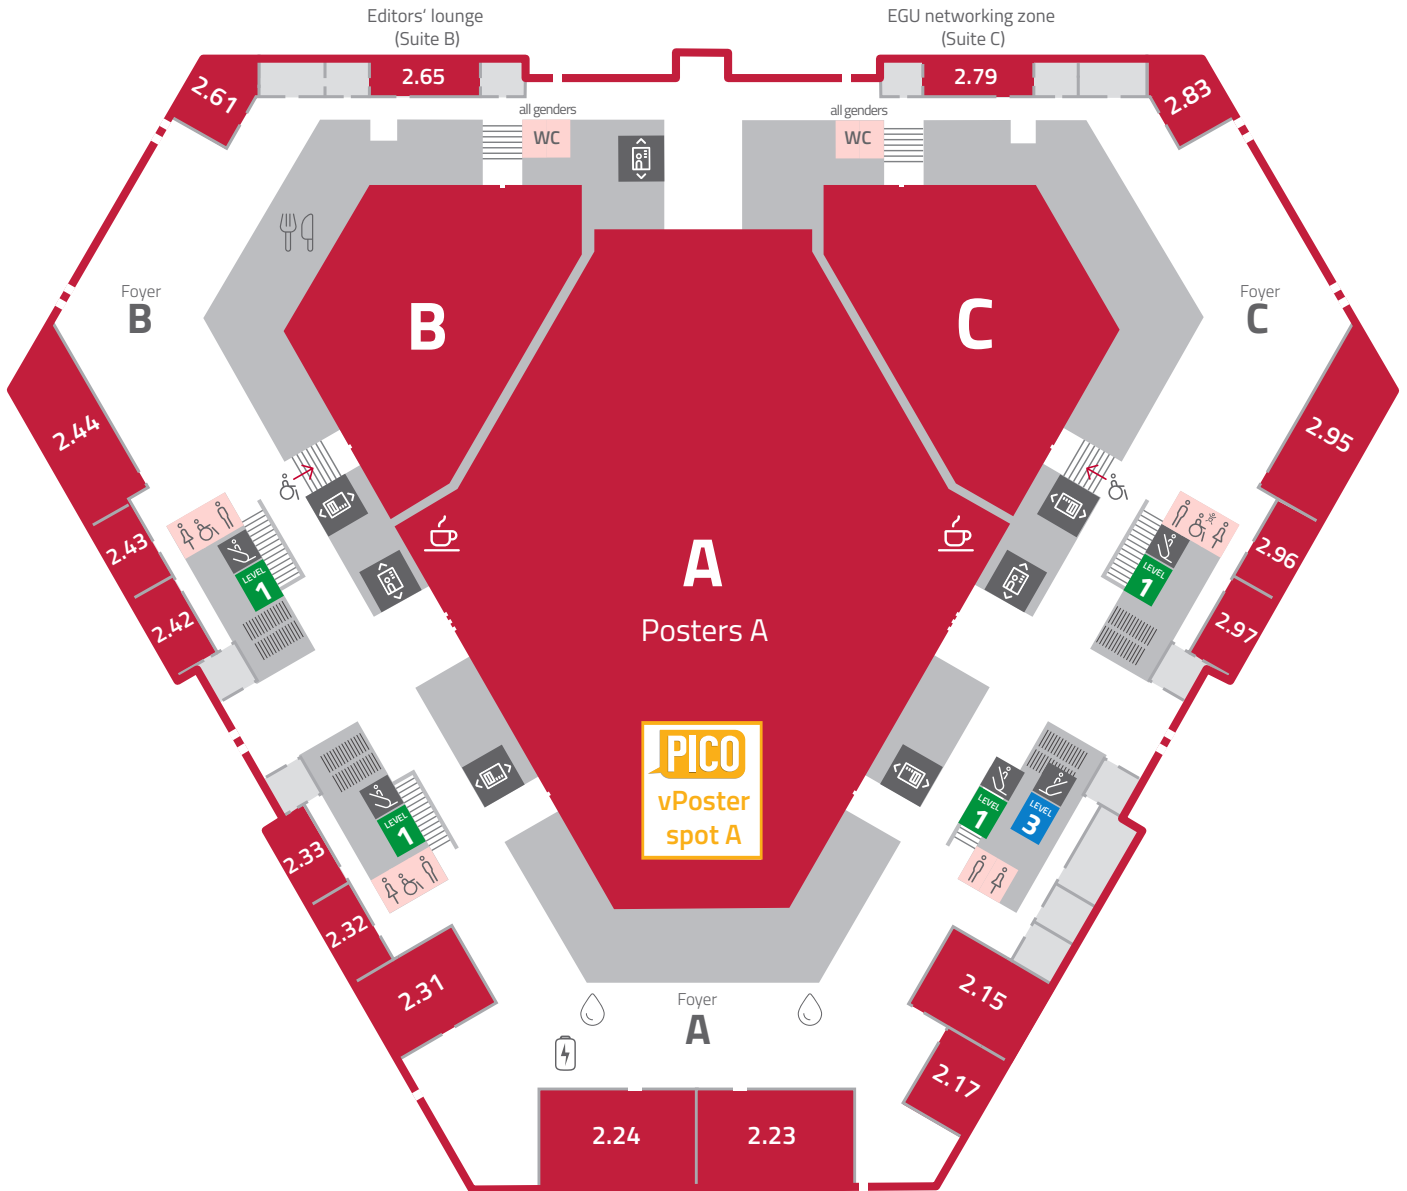

## Purple Level -2 – basement

Lecture rooms | Posters X1 | X2 | X3 | Exhibition

Coffee spot	Elevator	Restaurants	Artist-in-residence	Cloakroom
Restroom	Escalator	Water station	Artist-in-residence	
Baby-care room	Stairs	Charging station	Stage	

## Yellow Level 0 – ground floor

Lecture rooms | Press centre | Posters X4 | X5 | Exhibition

	Coffee spot		Elevator		Information		Restaurants		Poster print service
	Restroom		Escalator		Meeting point		Charging station		
	Baby-care room		Stairs		Water station		Stage		

# General Assembly 2026 Green Level 1 – first floor

Lecture rooms | Exhibition

	Coffee spot		Elevator		Charging station
	Restroom		Escalator		
	Baby-care room		Stairs		

## Red Level 2 – second floor

Lecture rooms | Poster Hall A | EGU Editors

	Coffee spot		Elevator		Restaurants
	Restroom		Escalator		Water station
	Baby-care room		Stairs		Charging station